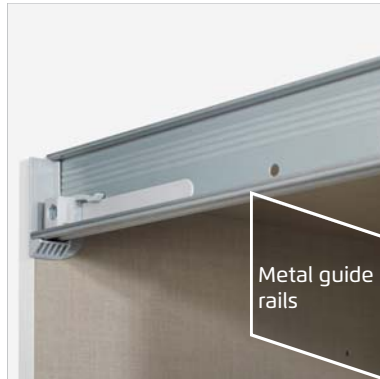

Quality features

rauch ORANGE - FLAT PACK

Timeless look

Attractive front designs

Durable product quality

Excellent furniture fittings

extensive extras

Material information

colour

Furniture with colour finish has an evenly attractive, hard-wearing surface.

WOODMAX chipboard

This healthy green-wood chipboard was designed specifically for use in living areas. Our Woodmax chipboard is made only from pollutant-free small-diameter logs and windfall timber from sustainably managed forestry operations in regional woods.

Our natural raw material

Rauch has won various awards for the material used in its boards. Strict tests by impartial institutes consistently confirm that our materials and processes are not harmful to health.

Load-bearing capacity

The load limits for all furniture and extras can be found in the „Load table“ at: www.rauchmoebel.de/unternehmen/qualitaet-amp-umwelt.html

Award-winning and certified

made in GERMANY
Nachhaltig gefertigt