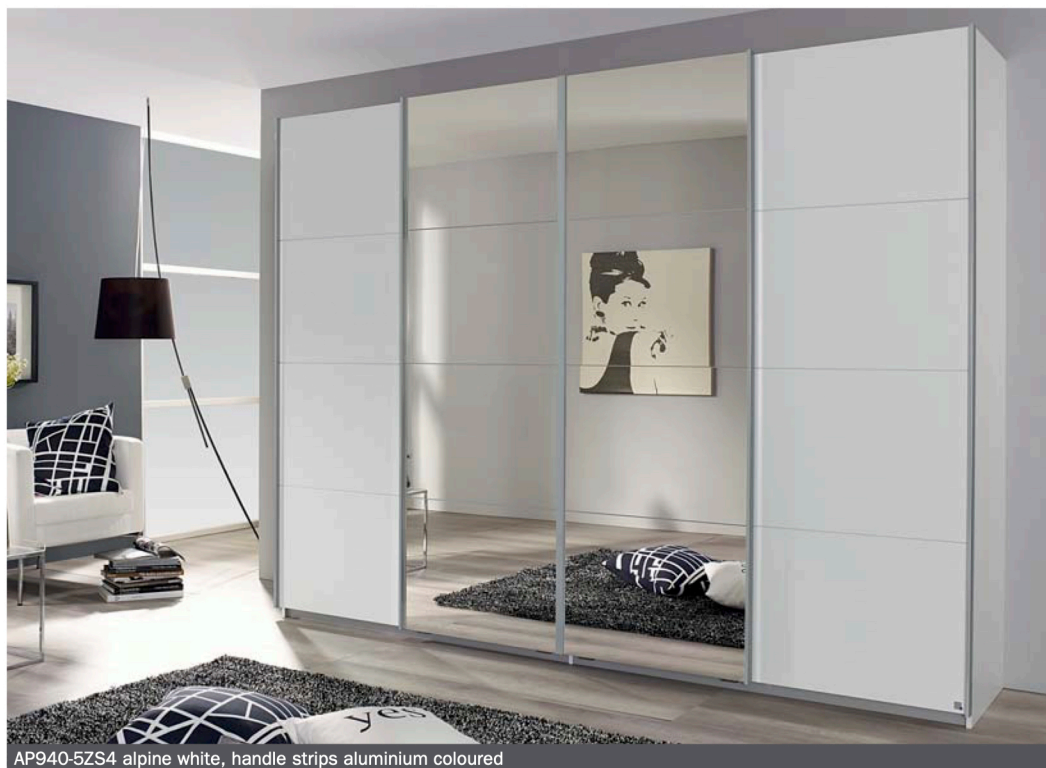

## Award-winning and certified

**made in GERMANY**  
Nachhaltig gefertigt

AP940-5ZS4 alpine white, handle strips aluminium coloured

**Front/Carcase colour:**

alpine white    Sonoma oak colour    Wotan oak colour    Sanremo oak light colour    Stirling oak colour    silk grey    stone grey