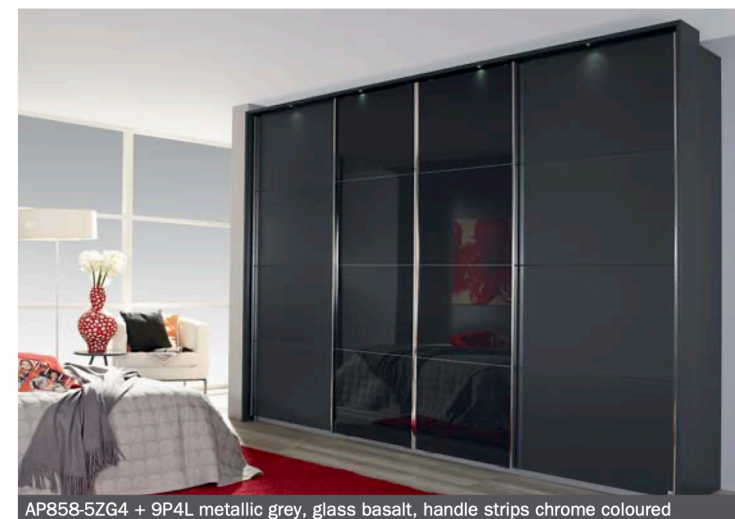

AP858-5ZG4 + 9P4L metallic grey, glass basalt, handle strips chrome coloured