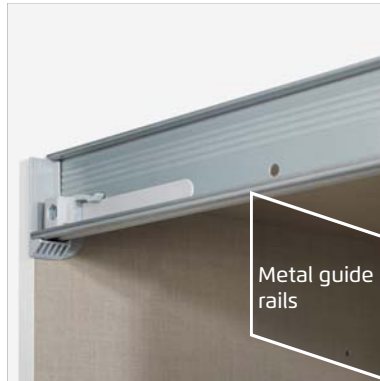

Quality features

rauch ORANGE - **FLAT PACK**

Timeless look

Attractive front designs

Durable product quality

Excellent furniture fittings

extensive extras

Material information

colour

Furniture with colour finish has an evenly attractive, hard-wearing surface.

WOODMAX chipboard

This healthy green-wood chipboard was designed specifically for use in living areas. Our Woodmax chipboard is made only from pollutant-free small-diameter logs and windfall timber from sustainably managed forestry operations in regional woods.

Our natural raw material

Rauch has won various awards for the material used in its boards. Strict tests by impartial institutes consistently confirm that our materials and processes are not harmful to health.

Load-bearing capacity

The load limits for all furniture and extras can be found in the „Load table“ at: www.rauchmoebel.de/unternehmen/qualitaet-amp-umwelt.html

Award-winning and certified

made in GERMANY
Nachhaltig gefertigt