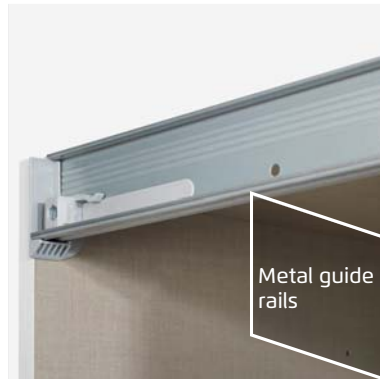

Quality features

rauch ORANGE - **FLAT PACK**

Timeless look

Attractive front designs

Durable product quality

Excellent furniture fittings

extensive extras

Material information

colour

Furniture with colour finish has an evenly attractive, hard-wearing surface.

WOODMAX chipboard

This healthy green-wood chipboard was designed specifically for use in living areas. Our Woodmax chipboard is made only from pollutant-free small-diameter logs and windfall timber from sustainably managed forestry operations in regional woods.

Our natural raw material

Rauch has won various awards for the material used in its boards. Strict tests by impartial institutes consistently confirm that our materials and processes are not harmful to health.

Load-bearing capacity

The load liwths for all furniture and extras can be found in the „Load table“ at:

www.rauchmoebel.de/unternehmen/qualitaet-amp-umwelt.html

Award-winning and certified

made in GERMANY
Nachhaltig gefertigt