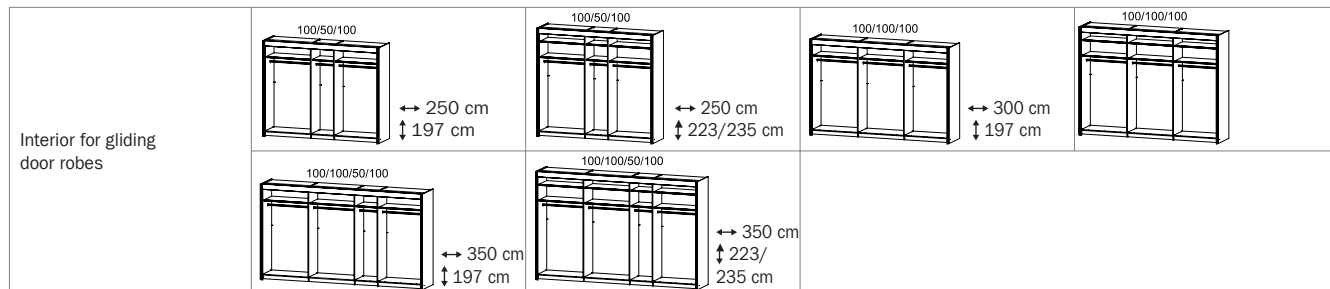

This luminaire is compatible with bulbs of the energy classes A - E*
The luminaire is sold with bulb of the energy class A.

*) on a scale from A++ (highest efficiency) to E (lowest efficiency)