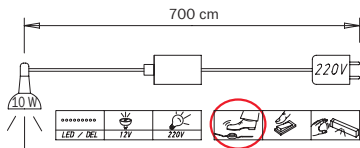

This luminaire is compatible with bulbs of the energy classes A - E*
The luminaire is sold with bulb of the energy class A.

*) on a scale from A++ (highest efficiency) to E (lowest efficiency)

Interior for gliding door robes	 ↔ 151 cm ↑ 197 cm	 ↔ 151 cm ↑ 223/235 cm	 ↔ 201 cm ↑ 197 cm	 ↔ 201 cm ↑ 223/235 cm
	  ↔ 225 cm ↑ 197 cm	 ↔ 225 cm ↑ 223/235 cm