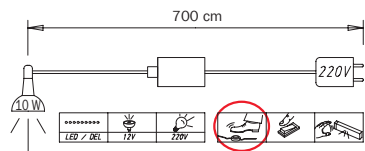

1 COL. CODE	FRONT VARIATION ▶	COLOUR GLASS
CARCASE COLOUR ▼		Crystal white
Sonoma oak colour	A6W80	Silk grey
Sanremo oak light colour	A4W80	A6W90
Royal walnut colour	A2W80	A4W90
Alpine white	A8W80	A2W90
Silk grey	A1W80	A8W90
		A1W90

2 HANDLE STRIPS ▶ CARCASE COLOUR

3 GLIDING DOOR ROBES	Width in cm	250	250	300	300	350	350
 Shaded area = Mirror	Depth 65 cm						
	Description	3-door	3-door, 1 mirror door	3-door	3-door, 1 mirror door	4-door	4-door, 2 mirror doors
	Carcase division (cm)	100|50|100	100|50|100	100|100|100	100|100|100	100|100|50|100	100|100|50|100
HEIGHT 197 CM		▼ Art. no.	▼ Price	...	...	HEIGHT 197 CM	
 Colour glass	without lighting	21G4		2254		21G5	
	with lighting	2L54		25L3		2255	
				2L65		25L4	
						21G7	
						2256	
HEIGHT 223 CM		▼ Art. no.	▼ Price	...	...	HEIGHT 223 CM	
 Colour glass	without lighting	58G4		524D		58G5	
	with lighting	5L54		56L3		524F	
				5L65		56L4	
						58G7	
						524J	
						5L66	
						56L5	
HEIGHT 235 CM		▼ Art. no.	▼ Price	...	...	HEIGHT 235 CM	
 Colour glass	without lighting	13G4		1354		13G5	
	with lighting	1L54		14L3		1355	
				1L65		14L4	
						13G7	
						1356	
						1L66	
						14L5	

More widths overleaf.