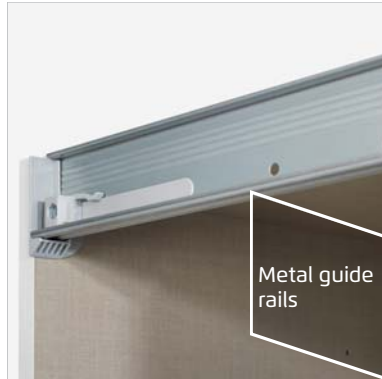

Quality features

rauch ORANGE - FLAT PACK

Timeless look

Attractive front designs

Durable product quality

Excellent furniture fittings

extensive extras

Material information

colour
Furniture with colour finish has an evenly attractive, hard-wearing surface.

WOODMAX chipboard
This healthy green-wood chipboard was designed specifically for use in living areas. Our Woodmax chipboard is made only from pollutant-free small-diameter logs and windfall timber from sustainably managed forestry operations in regional woods.

Our natural raw material
Rauch has won various awards for the material used in its boards. Strict tests by impartial institutes consistently confirm that our materials and processes are not harmful to health.

Load-bearing capacity
The load limits for all furniture and extras can be found in the „Load table“ at:
www.rauchmoebel.de/unternehmen/qualitaet-amp-umwelt.html

Award-winning and certified

made in GERMANY
Nachhaltig gefertigt