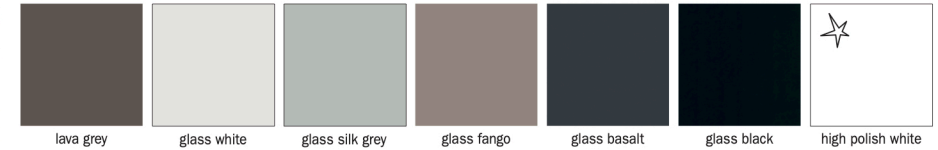

**Front/Carcase colours:**

**Front colours:**

**Handle strips:**

- aluminium colour
- chrome colour
- carcase colour

■ For informations on extras available for wardrobes, see **rauch ORANGE - FLAT PACK EXTRAS 1.1.**