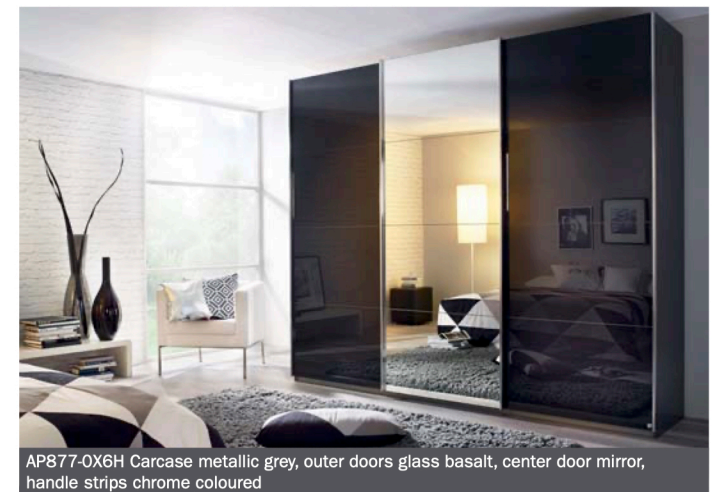

AP877-0X6H Carcase metallic grey, outer doors glass basalt, center door mirror, handle strips chrome coloured