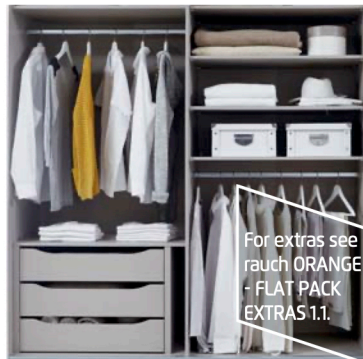

# Quality features

rauch ORANGE - FLAT PACK

Interior colour  
Texline  
colour

Metal guide rails

Drawers on  
silent ball-bearing  
runners

Optional  
dampers for  
hinged and  
gliding doors

For extras see  
rauch ORANGE  
- FLAT PACK  
EXTRAS 1.1.