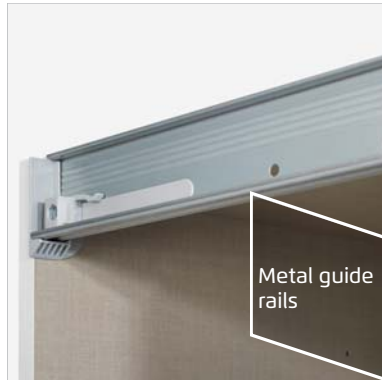

alpine white

handles/handle strips and feet solid wood oak

■ For informations on extras available for wardrobes, see **rauch ORANGE - FLAT PACK EXTRAS 1.0.**

Quality features

rauch ORANGE - FLAT PACK

Timeless look