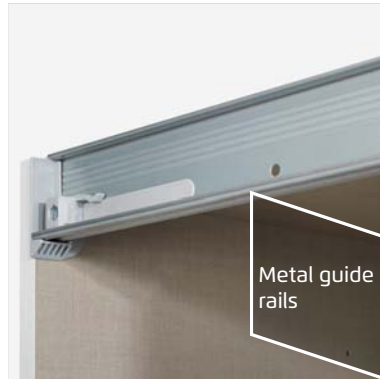

EXTRAS 1.1

rauch ORANGE - **FLAT PACK**
for gliding door robes

Colour	Colour code
Texline colour	A0033

Texline colour

Quality features

rauch ORANGE - **FLAT PACK**

Timeless look

Attractive front designs