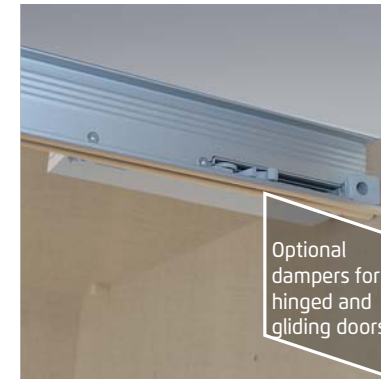

Quality features

rauch ORANGE - **FLAT PACK**

Timeless look

Attractive front designs

Durable product quality

Excellent furniture fittings

extensive extras

Material information

colour

Furniture with colour finish has an evenly attractive, hard-wearing surface.

WOODMAX chipboard

This healthy green-wood chipboard was designed specifically for use in living areas. Our Woodmax chipboard is made only from pollutant-free small-diameter logs and windfall timber from sustainably managed forestry operations in regional woods.

Our natural raw material

Rauch has won various awards for the material used in its boards. Strict tests by impartial institutes consistently confirm that our materials and processes are not harmful to health.

Load-bearing capacity

The load limits for all furniture and extras can be found in the „Load table“ at: www.rauchmoebel.de/unternehmen/qualitaet-amp-umwelt.html

Award-winning and certified

made in GERMANY
Nachhaltig gefertigt