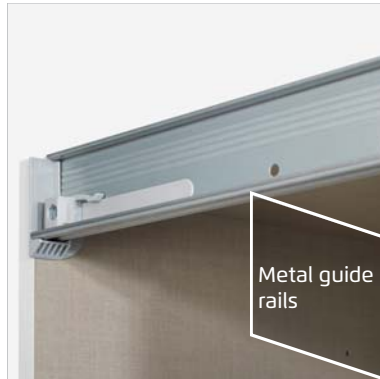

Quality features

rauch ORANGE - **FLAT PACK**

Timeless look

Attractive front designs

Durable product quality

Excellent furniture fittings

extensive extras

Material information

colour

Furniture with colour finish has an evenly attractive, hard-wearing surface.

WOODMAX chipboard

This healthy green-wood chipboard was designed specifically for use in living areas. Our Woodmax chipboard is made only from pollutant-free small-diameter logs and windfall timber from sustainably managed forestry operations in regional woods.

Our natural raw material

Rauch has won various awards for the material used in its boards. Strict tests by impartial institutes consistently confirm that our materials and processes are not harmful to health.

Load-bearing capacity

The load limits for all furniture and extras can be found in the „Load table“ at: www.rauchmoebel.de/unternehmen/qualitaet-amp-umwelt.html

Award-winning and certified

made in GERMANY
Nachhaltig gefertigt