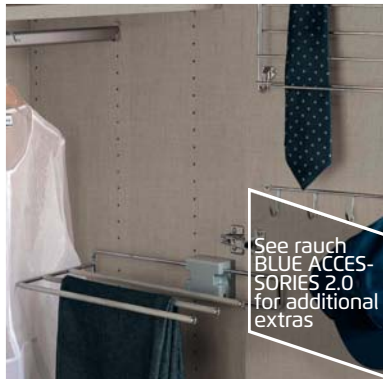

Quality features

rauch BLUE

Top workmanship

Proven fittings technology

Easy to assemble

Practical accessories

Material information

colour
Furniture with colour finish has an evenly attractive, hard-wearing surface.

WOODMAX chipboard
This healthy green-wood chipboard was designed specifically for use in living areas. Our Woodmax chipboard is made only from pollutant-free small-diameter logs and windfall timber from sustainably managed forestry operations in regional woods.

Our natural raw material
Rauch has won various awards for the material used in its boards. Strict tests by impartial institutes consistently confirm that our materials and processes are not harmful to health.

Load-bearing capacity
The load limits for all furniture and extras can be found in the „Load table“ at www.rauchmoebel.de/unternehmen/qualitaet-amp-umwelt.html

Award-winning and certified

made in GERMANY
Nachhaltig gefertigt