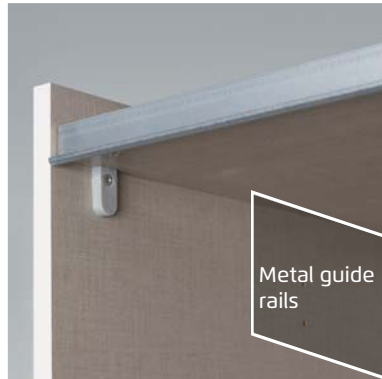

Quality features

rauch BLUE

Top workmanship

Proven fittings technology

Easy to assemble

Practical accessories

Material information

colour
Furniture with colour finish has an evenly attractive, hard-wearing surface.

WOODMAX chipboard
This healthy green-wood chipboard was designed specifically for use in living areas. Our Woodmax chipboard is made only from pollutant-free small-diameter logs and windfall timber from sustainably managed forestry operations in regional woods.

Our natural raw material
Rauch has won various awards for the material used in its boards. Strict tests by impartial institutes consistently confirm that our materials and processes are not harmful to health.

Load-bearing capacity
The load limits for all furniture and extras can be found in the „Load table“ at www.rauchmoebel.de/unternehmen/qualitaet-amp-umwelt.html

Award-winning and certified

made in GERMANY
Nachhaltig gefertigt