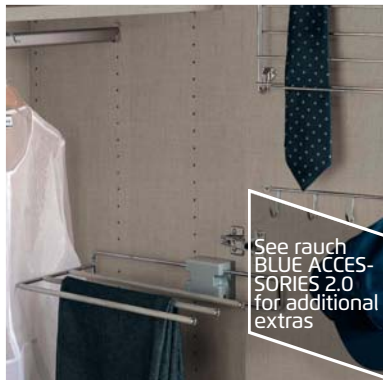

Front/Carcase, applications	Colour no.
	appl. wotan oak colour
alpine white, applications end wood/glass white/faux leather white	AD581
metallic grey, applications end wood/glass basalt/faux leather basalt	AD582

■ Matching accessories can be found under the wardrobes.

Quality features

rauch BLUE

Top workmanship

Proven fittings technology

Easy to assemble

Practical accessories

Material information

Der wohngesunde Frischholz-Werkstoff

Front/Carcase, applications	Colour no.
	appl. wotan oak colour
alpine white, appl. end wood/faux leather white	AD581
metallic grey, appl. end wood/ faux leather basalt	AD582