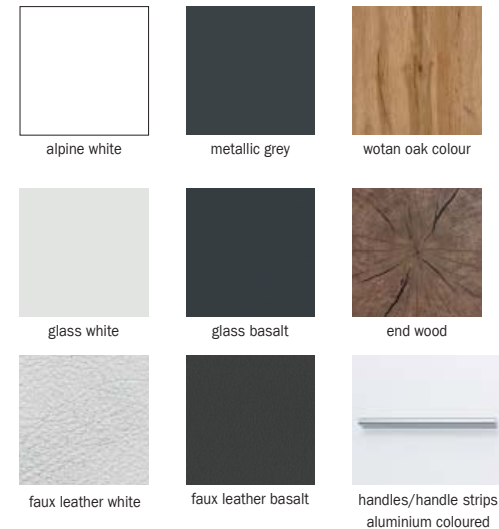

Front/Carcase, applications	Colour no.
	appl. wotan oak colour
alpine white, applications end wood/glass white/faux leather white	AD581
metallic grey, applications end wood/glass basalt/faux leather basalt	AD582

colour

Furniture with colour finish has an evenly attractive, hard-wearing surface.

WOODMAX chipboard

This healthy green-wood chipboard was designed specifically for use in living areas. Our Woodmax chipboard is made only from pollutant-free small-diameter logs and windfall timber from sustainably managed forestry operations in regional woods.

Der wohngesunde Frischholz-Werkstoff

Front/Carcase, applications	Colour no.
	appl. wotan oak colour
alpine white, appl. end wood/faux leather white	AD581
metallic grey, appl. end wood/ faux leather basalt	AD582