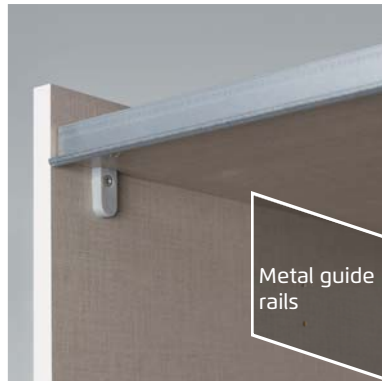

Front/Carcase, applications	Colour no.
	appl. wotan oak colour
alpine white, applications end wood/glass white/faux leather white	AD581
metallic grey, applications end wood/glass basalt/faux leather basalt	AD582

■ Matching accessories can be found under the wardrobes.

Quality features

rauch BLUE

Top workmanship

Proven fittings technology

Easy to assemble

Practical accessories

Material information